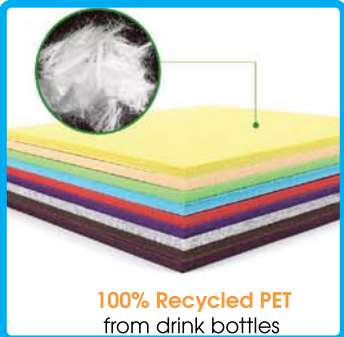

Privacy Screens / Modesty Panels

from 100% recycled drink bottles

People are more productive in a less noisy environment. Acoustic desk screens and modesty panels may be the quickest way of addressing excess noise within an office. Normal desk screens create a private work space, whilst our acoustic screens also function as a suitable barrier to break reverberation and absorb excessive noise. Furthermore our acoustic panels are made from 100% recycled drink bottles, which means you care about the planet earth as well as your own health.

Specifications

- Sound-proof, EN ISO 11654 Class E (weighted absorption coefficient $\alpha_w = 0.25$)
- Fire-proof, BS EN 13501 Class B (D0 S1)
- Made from 100% recycled PET plastics
- Rounded corners for even better safety
- Panel thickness: 9mm
- Colours:
 - in stock: Blue (L), Black (B)
 - on request: Orange, Green, Grey, Cyan
- Mounts included: none
- Compatible Mounts:
 - Desk mount: SEM01, SEM02 (see left)
 - Floor stand: SFS03 (order on request)
- Sizes: check table below